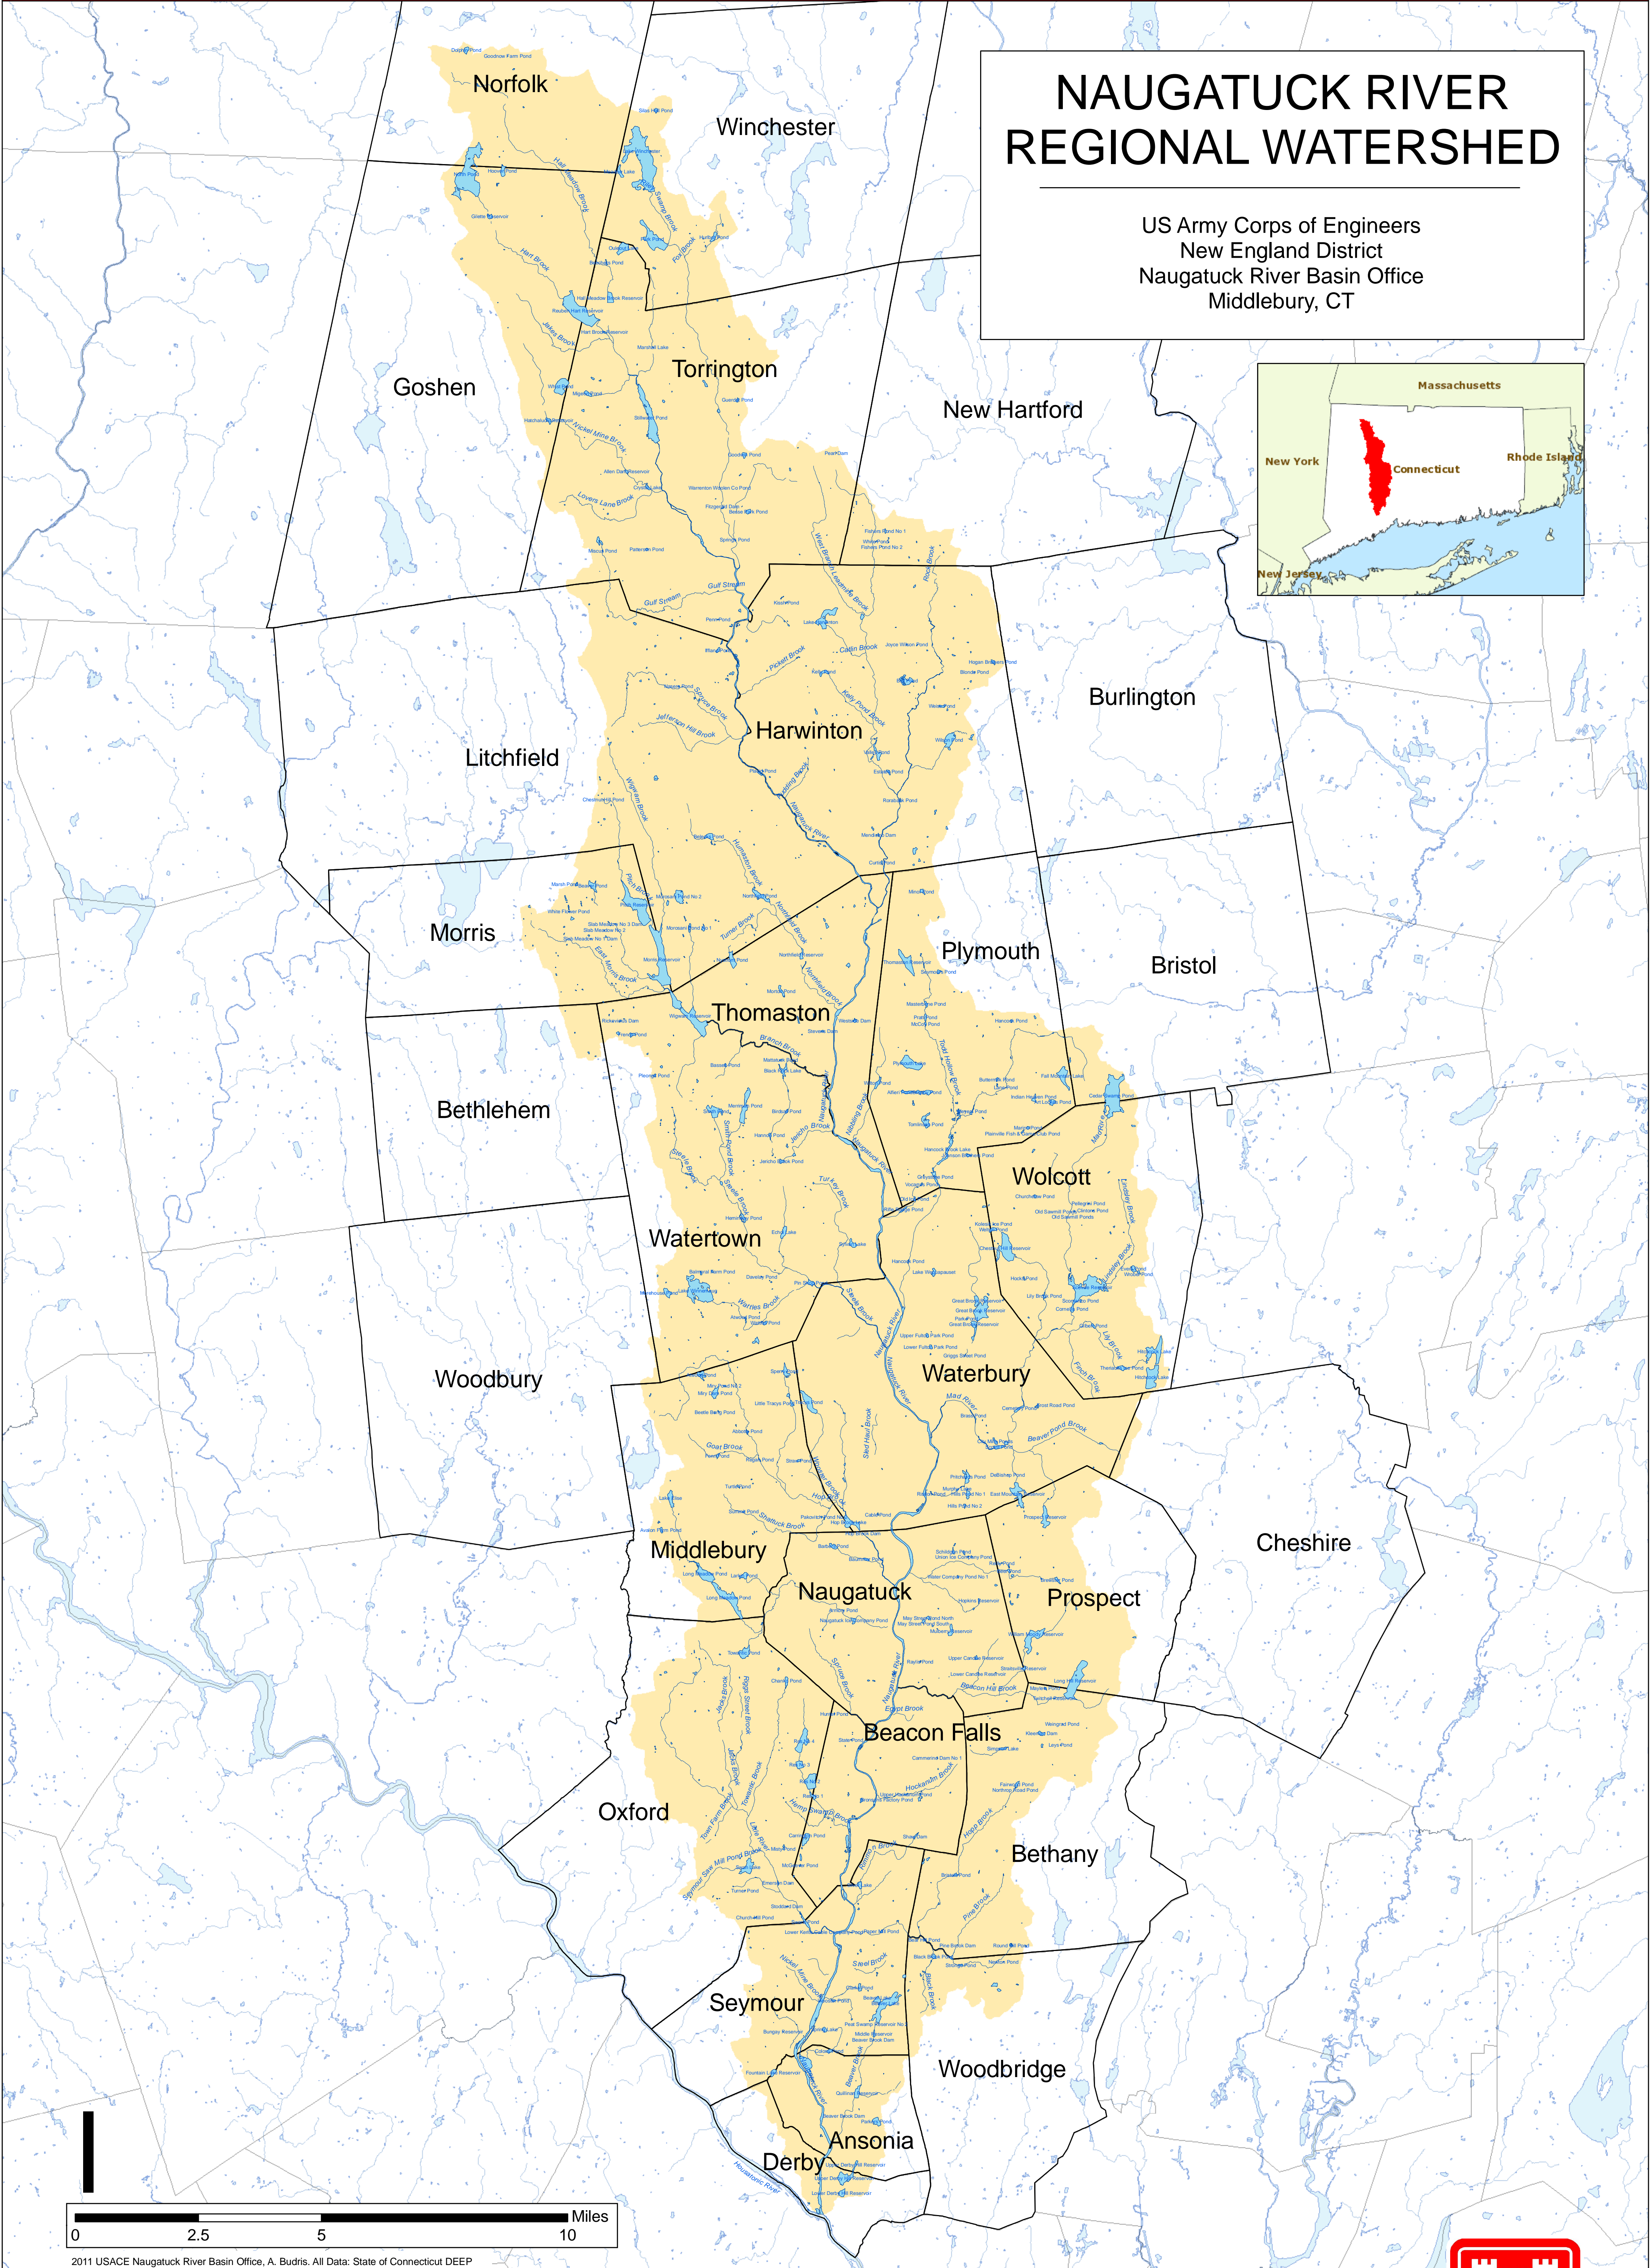

NAUGATUCK RIVER REGIONAL WATERSHED

US Army Corps of Engineers
New England District
Naugatuck River Basin Office
Middlebury, CT

2011 USACE Naugatuck River Basin Office, A. Budris. All Data: State of Connecticut DEEP